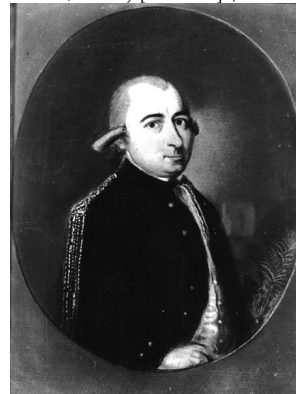

Neil Jeffares, *Dictionary of pastellists before 1800*

Online edition

STRASSBURGER, Peter

fl. Germany 1773–92

Pastellist; recorded in Munich (1773) and Würzburg (1774). From the group of pastels of members of the family of Wolfgang Wack, a musician at the court at Regensburg, it may be inferred that the artist was there in 1787. The distinctive style, as well as the unusual blue cartouche bearing the sitters' names, is also found in portraits of the Boucherette couple who are not known to have left Canada, suggesting that Straßburger may have travelled there in 1789 if the sitters have been correctly identified. A German pastel from the first years of the nineteenth century appears to be by him, thus extending his known activity.

J.6986.109 Johann KRAMER (1774–), ∞ 30.VI.1801, pstl, 25x18, p.1801 (Munich, Rütten, 16.IV.2015, Lot 141 repr., anon., est. €200; Munich, Rütten, 1.VIII.2015, Lot 116 repr., anon.) [new attr., ?] φα

J.6986.11 Gräfin von SPRETI, née Maria Antonia Freiin von Goder (–1786), pstl, 20x16, 1787 (Munich, Ursula Nusser, 5.XII.2017, Lot 801 repr., anon., est. €100) [new attr.] φ

J.6986.111 Man of the ?STEIN or Schardt family, wearing the Schwarzen Adler star, pstl, 24.4x18.2 ov., c.1775 (Weimar, SWKK, inv. KGe/00408) [new attr.] φν

J.6986.113 Soldier of the ?STEIN or Schardt family, pstl, 24.5x18 ov., c.1775 (Weimar, SWKK, inv. KGe/00607) [new attr.] φν

J.6986.115 Wolfgang WACK, erster Klarinettist und wohl auch Bassethornist im Hoforchester in Regensburg, pstl, 25x18, 1787 (Traunstein, Chiemgau, 12.II.2011, Lot 487 repr., anon., est. €500; Traunstein, Chiemgau, 26.III.2011, Lot 155 repr., anon., est. €500) [new attr.] φν